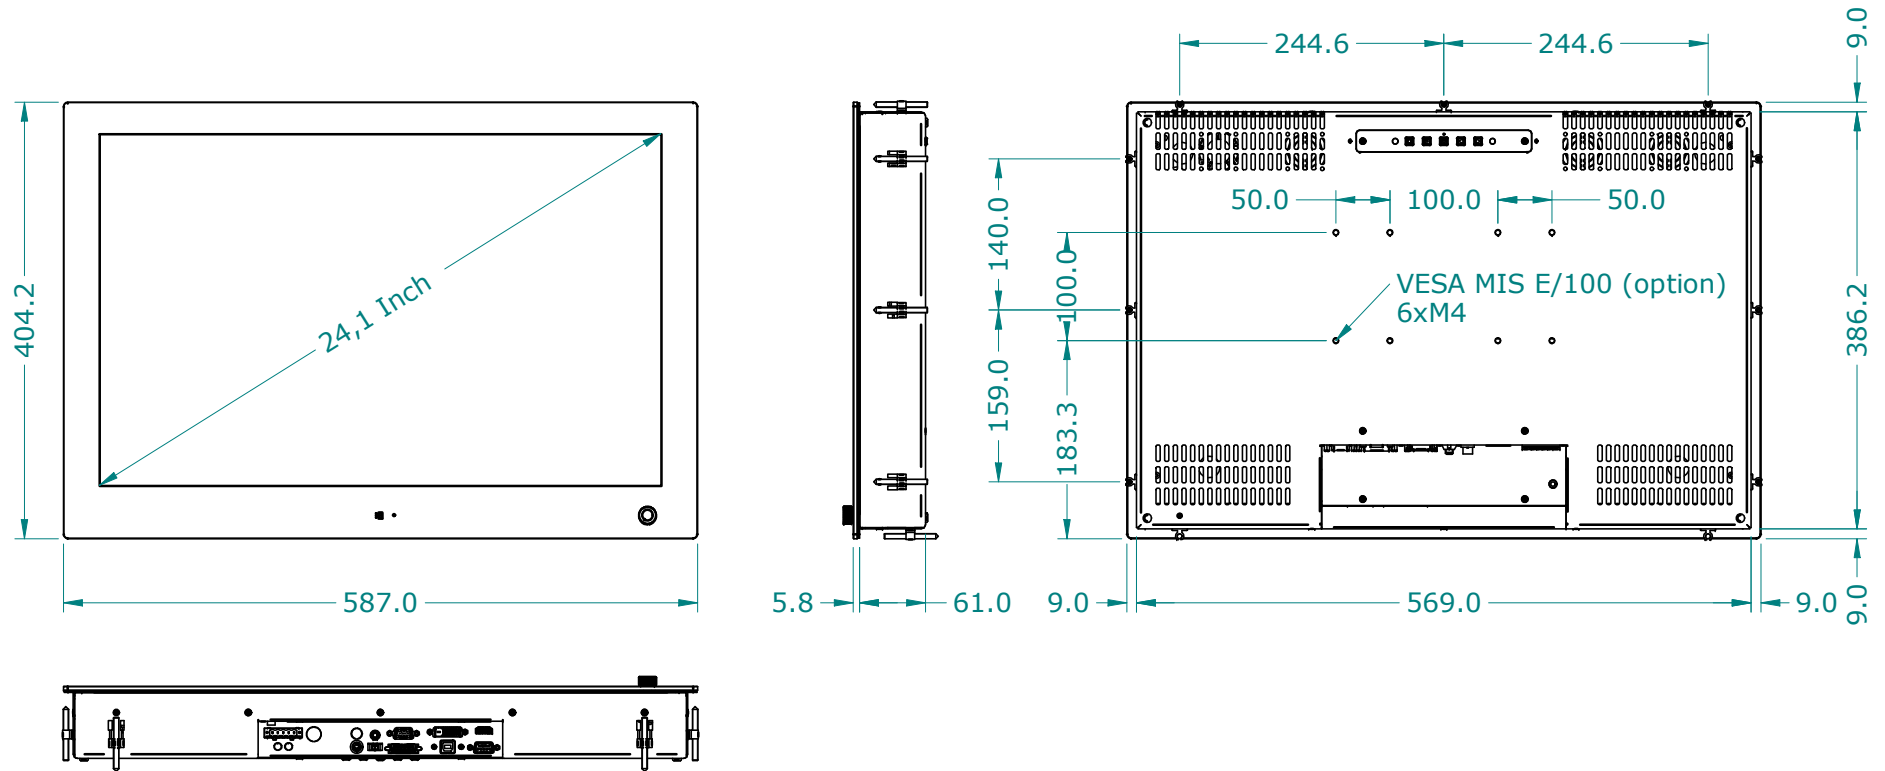

MODEL N241KGE

N241KGE-dims (26-10-2016)

DIMENSIONS ARE SUBJECT TO CHANGE WITHOUT NOTICE

ISO 128  ALL DIMENSIONS ARE IN MILLIMETERS