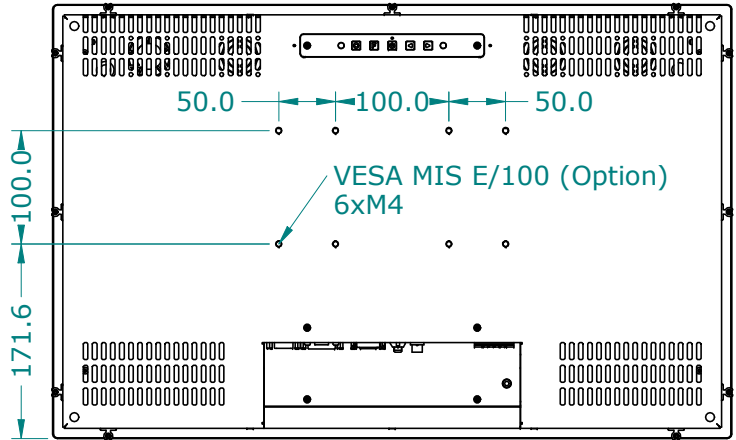

MODEL N240KGE

N240KGE-dims (12-06-2017)

DIMENSIONS ARE SUBJECT TO CHANGE WITHOUT NOTICE

ISO 128  ALL DIMENSIONS ARE IN MILLIMETERS