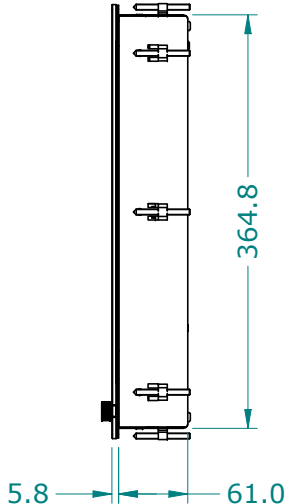

MODEL N240KGE

N240KGE-dims (12-06-2017)

DIMENSIONS ARE SUBJECT TO CHANGE WITHOUT NOTICE

ISO 128  ALL DIMENSIONS ARE IN MILLIMETERS