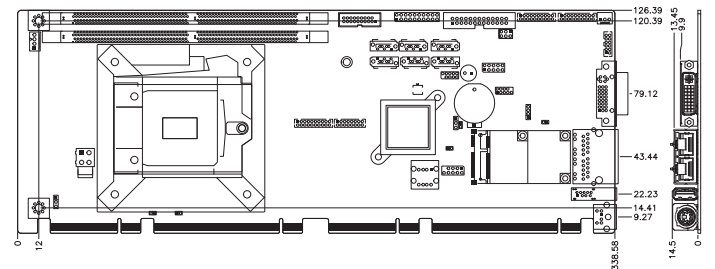

Features

- 7th/6th Gen Intel® Xeon® E3/Core™ i7/i5/i3/ Pentium® QC/DC Processor, up to 4.0 GHz
- 2x DDR4- 2133 DIMM, Max. 32GB, ECC compatible
- Intel® processor integrated graphics, supports DVI-I, CRT, DVI-D
- 2x Intel® PCI-E Gigabit LAN
- 3x USB3.0, 2x USB2.0, 4x COM, 6x SATA III
- 1x Mini PCI-E slot
- Watchdog timer, Digital I/O, iAMT (11.0)

Specifications

CPU	LGA1151 for 7th/6th Gen Intel® DT Xeon® E3 & Core™ i7/i5/i3/Pentium®/ Celeron® QC/DC processors
System Memory	2x DDR4-2133 DIMM, Max 32GB (ECC compatible)
System Chipset	IB990AF-C236: Intel® C236 PCH IB990AF: Intel® Q170 PCH
BIOS	AMI
Watchdog Timer	256 levels
SSD	N/A
H/W Monitor	Yes
Expansion Slots	1x Mini PCI-E
VGA Controller	7th/6th Gen Intel® Core™ DT Xeon® E3 & Core™ i7/i5/i3/ Pentium®/ Celeron® integrated graphics
VGA Memory	Max. shared memory – 1024MB
Display Interface	Support DVI-I, VGA, DVI-D
LAN Controller	Intel® I219LM Gigabit LAN PHY Intel® I211AT PCI-E Gigabit LAN(as 2nd LAN)
LAN Connector	2x RJ-45 on board
I/O Chipset	Fintek F81846AD-I 1x RS232/422/485 (jumperless selection) 3x RS232, 1x LPT
USB	3x USB 3.0 on board 2x USB 2.0 (Type A) 1x USB 2.0 via Mini PCI-E
Serial ATA	6x SATA III
Audio	Intel® C236 PCH built-in HD audio controller + Realtek ALC662 w/ 5.1 channel
Others	Digital I/O(4-in/4-out), RAID, iAMT(11.0), TPM(1.2)(IB990AF only)
Dimensions	338mm x 126mm(13.31" x 4.96")
Max. Power Requirement	Intel® Xeon® processor E3-1225 v5 w/ 2x DDR4-2133 4GB +12V: 5.67A; +5V: 1.88A; +5VSB: 0.09A; +3.3V: 0.08A
Operating Temperature	0°C ~ 60°C(32°F ~ 140°F)
Storage Temperature	-20°C ~ 80°C(-4°F ~ 140°F)
Relative Humidity	90%(non-condensing @60°C)

Ordering Information

IB990AF-C236	LGA1151 C236 PICMG 1.3 Full-Size CPU Card w/ DVI-I, VGA, DVI-D, dual Gigabit LAN, iAMT(11.0), 6x SATA III
IB990AF	LGA1151 Q170 PICMG 1.3 Full-Size CPU Card w/ DVI-I, VGA, DVI-D, dual Gigabit LAN, iAMT(11.0), 4x SATA III

Dimensions and Drawing

1 Embedded Systems
2 CPU Modules
3 Disk-Size SBCs
4 Motherboards
5 CPU Cards