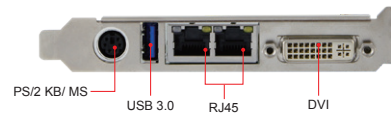

Features

- 7th/6th Gen Intel® Xeon® E3/Core™ i7/i5/i3/ Pentium® QC/DC Processor, up to 4.0 GHz
- 2x DDR4- 2133 DIMM, Max. 32GB, ECC compatible
- Intel® processor integrated graphics, supports DVI-I, CRT, DVI-D
- 2x Intel® PCI-E Gigabit LAN
- 3x USB3.0, 2x USB2.0, 4x COM, 6x SATA III
- 1x Mini PCI-E slot
- Watchdog timer, Digital I/O, iAMT (11.0)

Specifications

CPU	LGA1151 for 7th/6th Gen Intel® DT Xeon® E3 & Core™ i7/i5/i3/Pentium®/ Celeron® QC/DC processors
System Memory	2x DDR4-2133 DIMM, Max 32GB (ECC compatible)
System Chipset	IB990AF-C236: Intel® C236 PCH IB990AF: Intel® Q170 PCH
BIOS	AMI
Watchdog Timer	256 levels
SSD	N/A
H/W Monitor	Yes
Expansion Slots	1x Mini PCI-E
VGA Controller	7th/6th Gen Intel® Core™ DT Xeon® E3 & Core™ i7/i5/i3/ Pentium®/ Celeron® integrated graphics
VGA Memory	Max. shared memory – 1024MB
Display Interface	Support DVI-I, VGA, DVI-D
LAN Controller	Intel® I219LM Gigabit LAN PHY Intel® I211AT PCI-E Gigabit LAN(as 2nd LAN)
LAN Connector	2x RJ-45 on board
I/O Chipset	Fintek F81846AD-I 1x RS232/422/485 (jumperless selection) 3x RS232, 1x LPT
USB	3x USB 3.0 on board 2x USB 2.0 (Type A) 1x USB 2.0 via Mini PCI-E
Serial ATA	6x SATA III
Audio	Intel® C236 PCH built-in HD audio controller + Realtek ALC662 w/ 5.1 channel
Others	Digital I/O(4-in/4-out), RAID, iAMT(11.0), TPM(1.2)(IB990AF only)
Dimensions	338mm x 126mm(13.31" x 4.96")
Max. Power Requirement	Intel® Xeon® processor E3-1225 v5 w/ 2x DDR4-2133 4GB +12V: 5.67A; +5V: 1.88A; +5VSB: 0.09A; +3.3V: 0.08A
Operating Temperature	0°C ~ 60°C(32°F ~ 140°F)
Storage Temperature	-20°C ~ 80°C(-4°F ~ 140°F)
Relative Humidity	90%(non-condensing @60°C)

Ordering Information

IB990AF-C236	LGA1151 C236 PICMG 1.3 Full-Size CPU Card w/ DVI-I, VGA, DVI-D, dual Gigabit LAN, iAMT(11.0), 6x SATA III
IB990AF	LGA1151 Q170 PICMG 1.3 Full-Size CPU Card w/ DVI-I, VGA, DVI-D, dual Gigabit LAN, iAMT(11.0), 4x SATA III